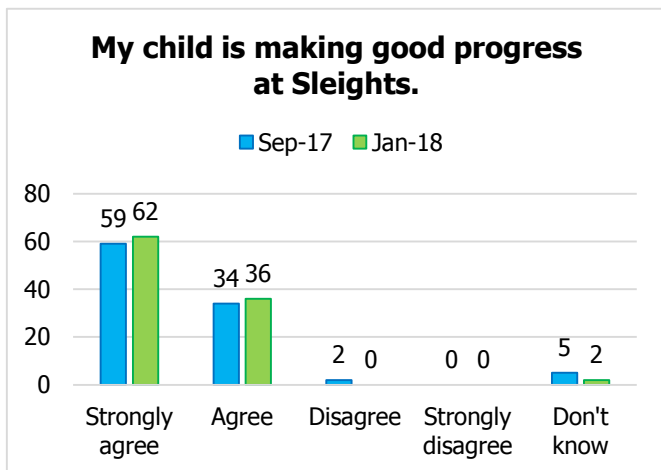

Sleights Church of England Primary School Parents and Families Questionnaire – January 2018

Numbers show percentages. Percentages have been rounded
September 2017: 41 responses January 2018: 45 responses

This document shows the results for the January 2018 parent and family questionnaire compared to those results gathered in September 2017.

Sleights makes sure its pupils are well behaved.

Sleights deals effectively with bullying.