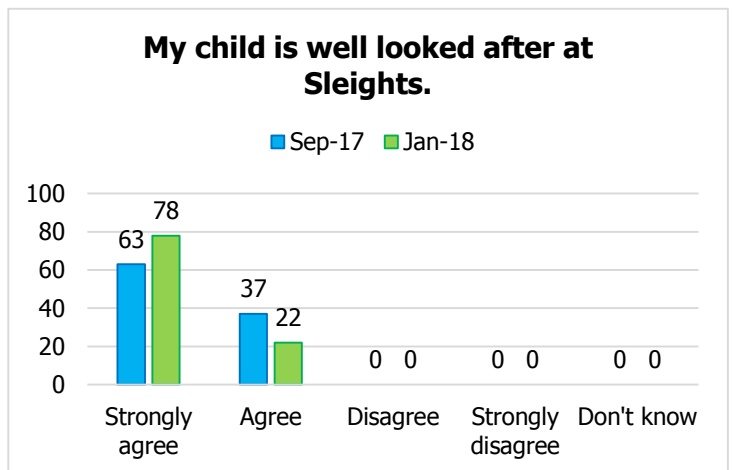

Sleights Church of England Primary School Parents and Families Questionnaire – January 2018

Numbers show percentages. Percentages have been rounded
September 2017: 41 responses January 2018: 45 responses

This document shows the results for the January 2018 parent and family questionnaire compared to those results gathered in September 2017.

Sleights makes sure its pupils are well behaved.

Sleights deals effectively with bullying.