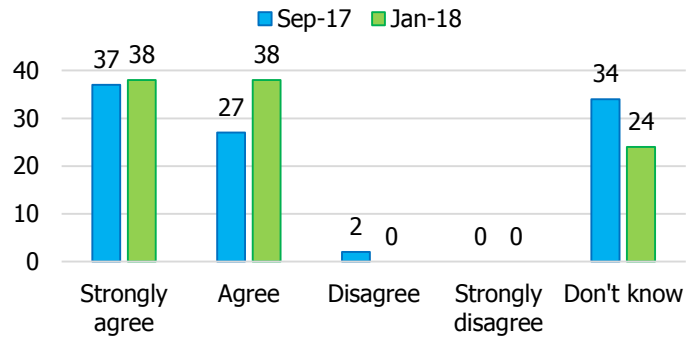

Sleights Church of England Primary School Parents and Families Questionnaire – January 2018

Numbers show percentages. Percentages have been rounded
September 2017: 41 responses January 2018: 45 responses

This document shows the results for the January 2018 parent and family questionnaire compared to those results gathered in September 2017.

Sleights makes sure its pupils are well behaved.

Sleights deals effectively with bullying.