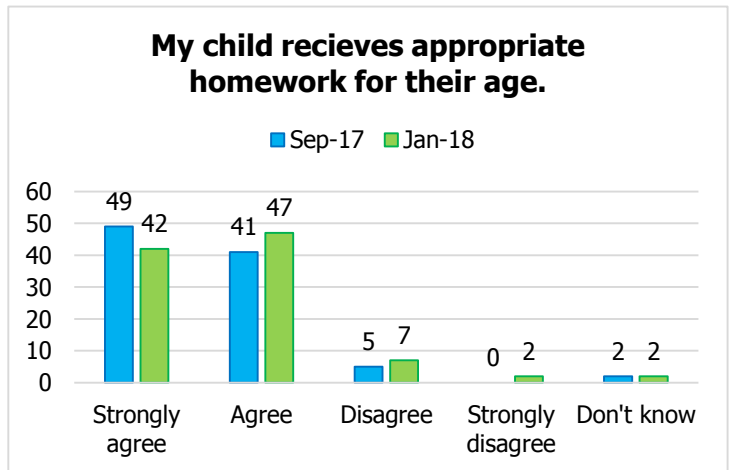

Sleights Church of England Primary School Parents and Families Questionnaire – January 2018

Numbers show percentages. Percentages have been rounded
September 2017: 41 responses January 2018: 45 responses

This document shows the results for the January 2018 parent and family questionnaire compared to those results gathered in September 2017.

Sleights makes sure its pupils are well behaved.

Sleights deals effectively with bullying.