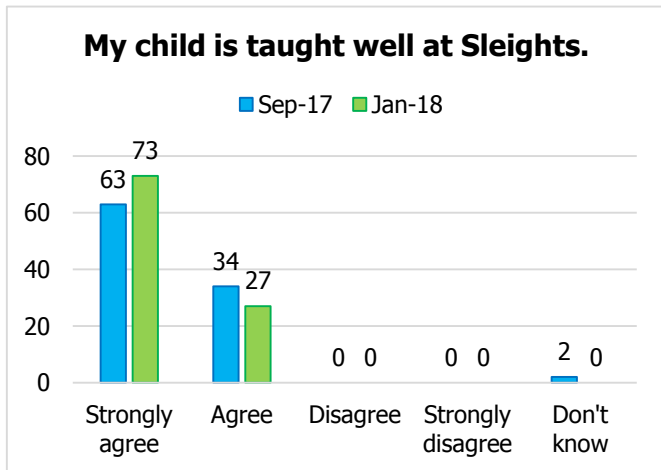

Sleights Church of England Primary School Parents and Families Questionnaire – January 2018

Numbers show percentages. Percentages have been rounded
September 2017: 41 responses January 2018: 45 responses

This document shows the results for the January 2018 parent and family questionnaire compared to those results gathered in September 2017.

Sleights makes sure its pupils are well behaved.

Sleights deals effectively with bullying.