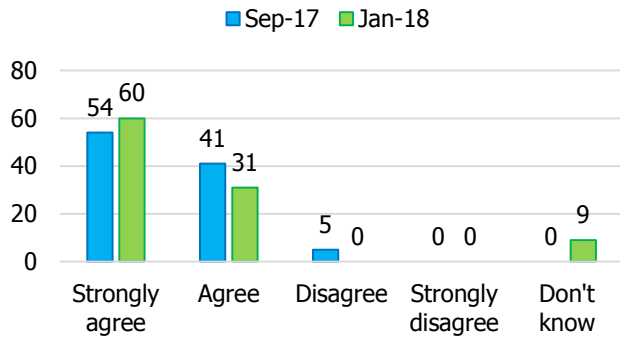

Sleights Church of England Primary School Parents and Families Questionnaire – January 2018

Numbers show percentages. Percentages have been rounded
September 2017: 41 responses January 2018: 45 responses

This document shows the results for the January 2018 parent and family questionnaire compared to those results gathered in September 2017.

Sleights makes sure its pupils are well behaved.

Sleights deals effectively with bullying.