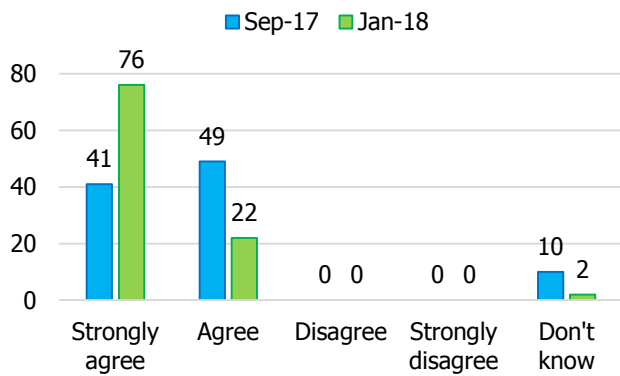

Sleights is well led and managed.