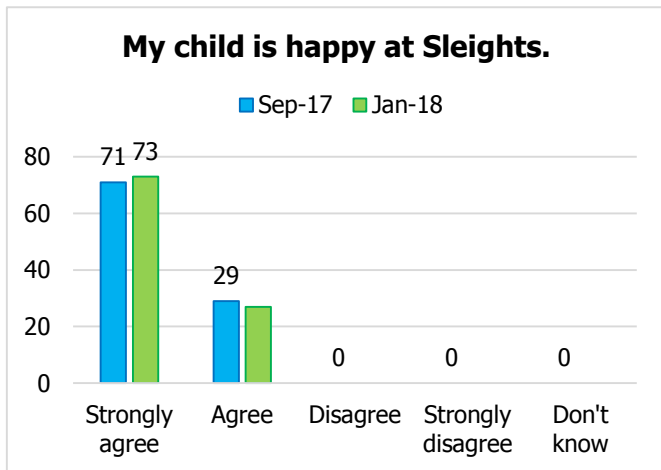

Sleights Church of England Primary School Parents and Families Questionnaire – January 2018

Numbers show percentages. Percentages have been rounded
September 2017: 41 responses January 2018: 45 responses

This document shows the results for the January 2018 parent and family questionnaire compared to those results gathered in September 2017.

Sleights makes sure its pupils are well behaved.

Sleights deals effectively with bullying.