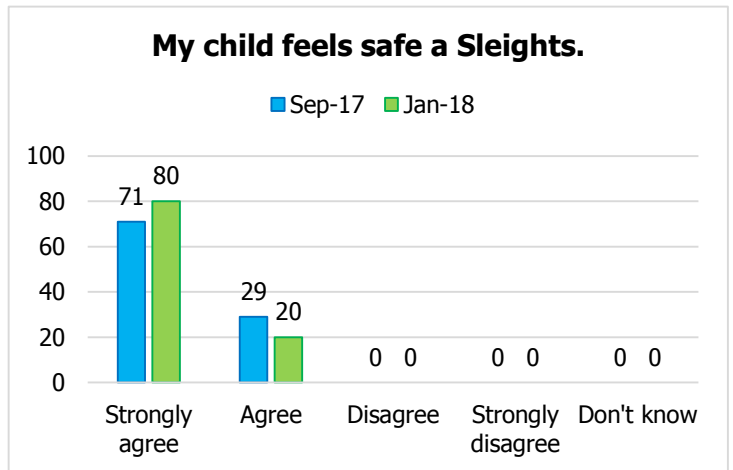

Sleights Church of England Primary School Parents and Families Questionnaire – January 2018

Numbers show percentages. Percentages have been rounded
September 2017: 41 responses January 2018: 45 responses

This document shows the results for the January 2018 parent and family questionnaire compared to those results gathered in September 2017.

Sleights makes sure its pupils are well behaved.

Sleights deals effectively with bullying.