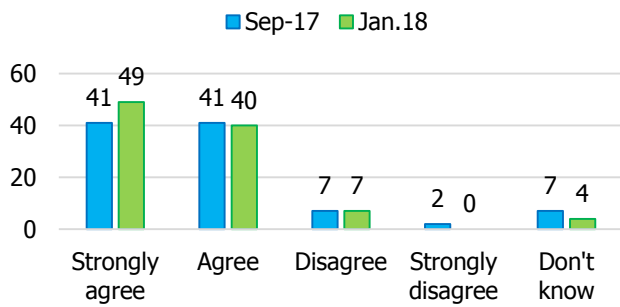

I receive valuable information from the school about my child's progress.