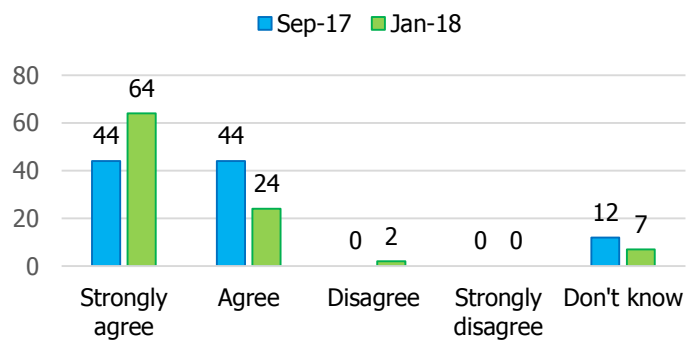

Sleights responds well to any concerns I raise.